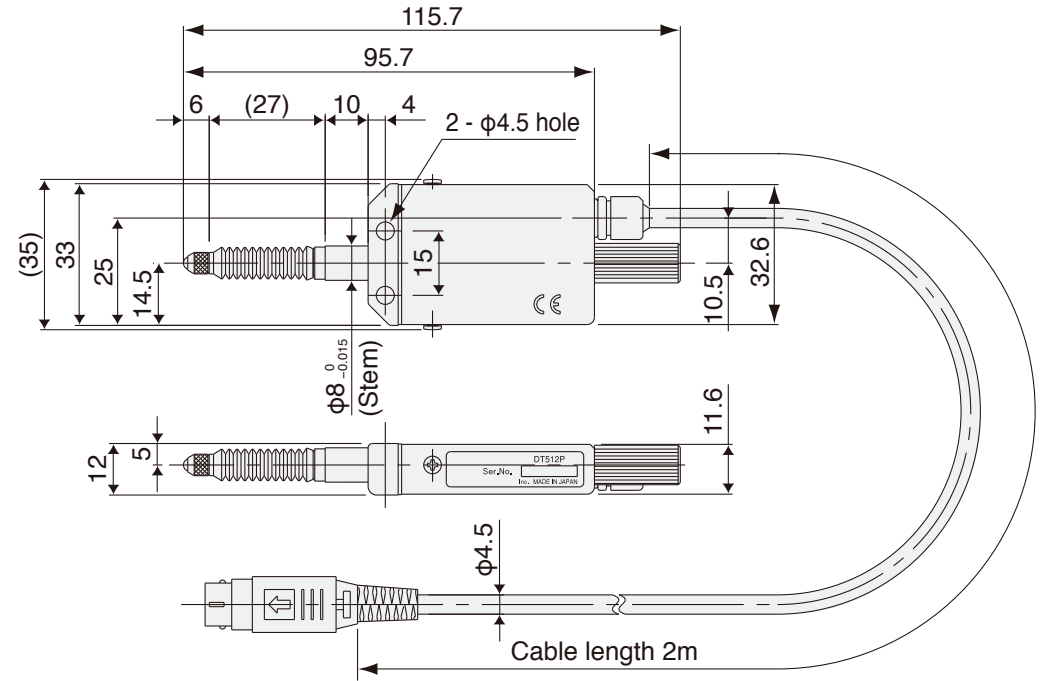

DT512N/12N

* Upon installation, clamp the stem.

DT512P/12P

* Upon installation, clamp the stem.

Unit: mm