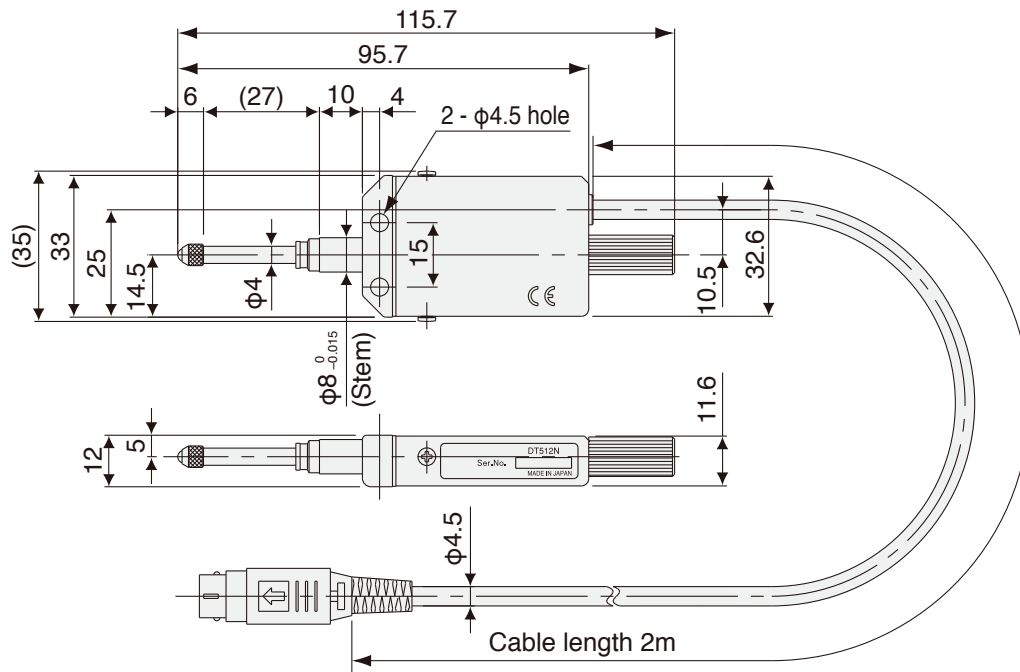

DT512N/12N

* Upon installation, clamp the stem.

DT512P/12P

* Upon installation, clamp the stem.

Unit: mm